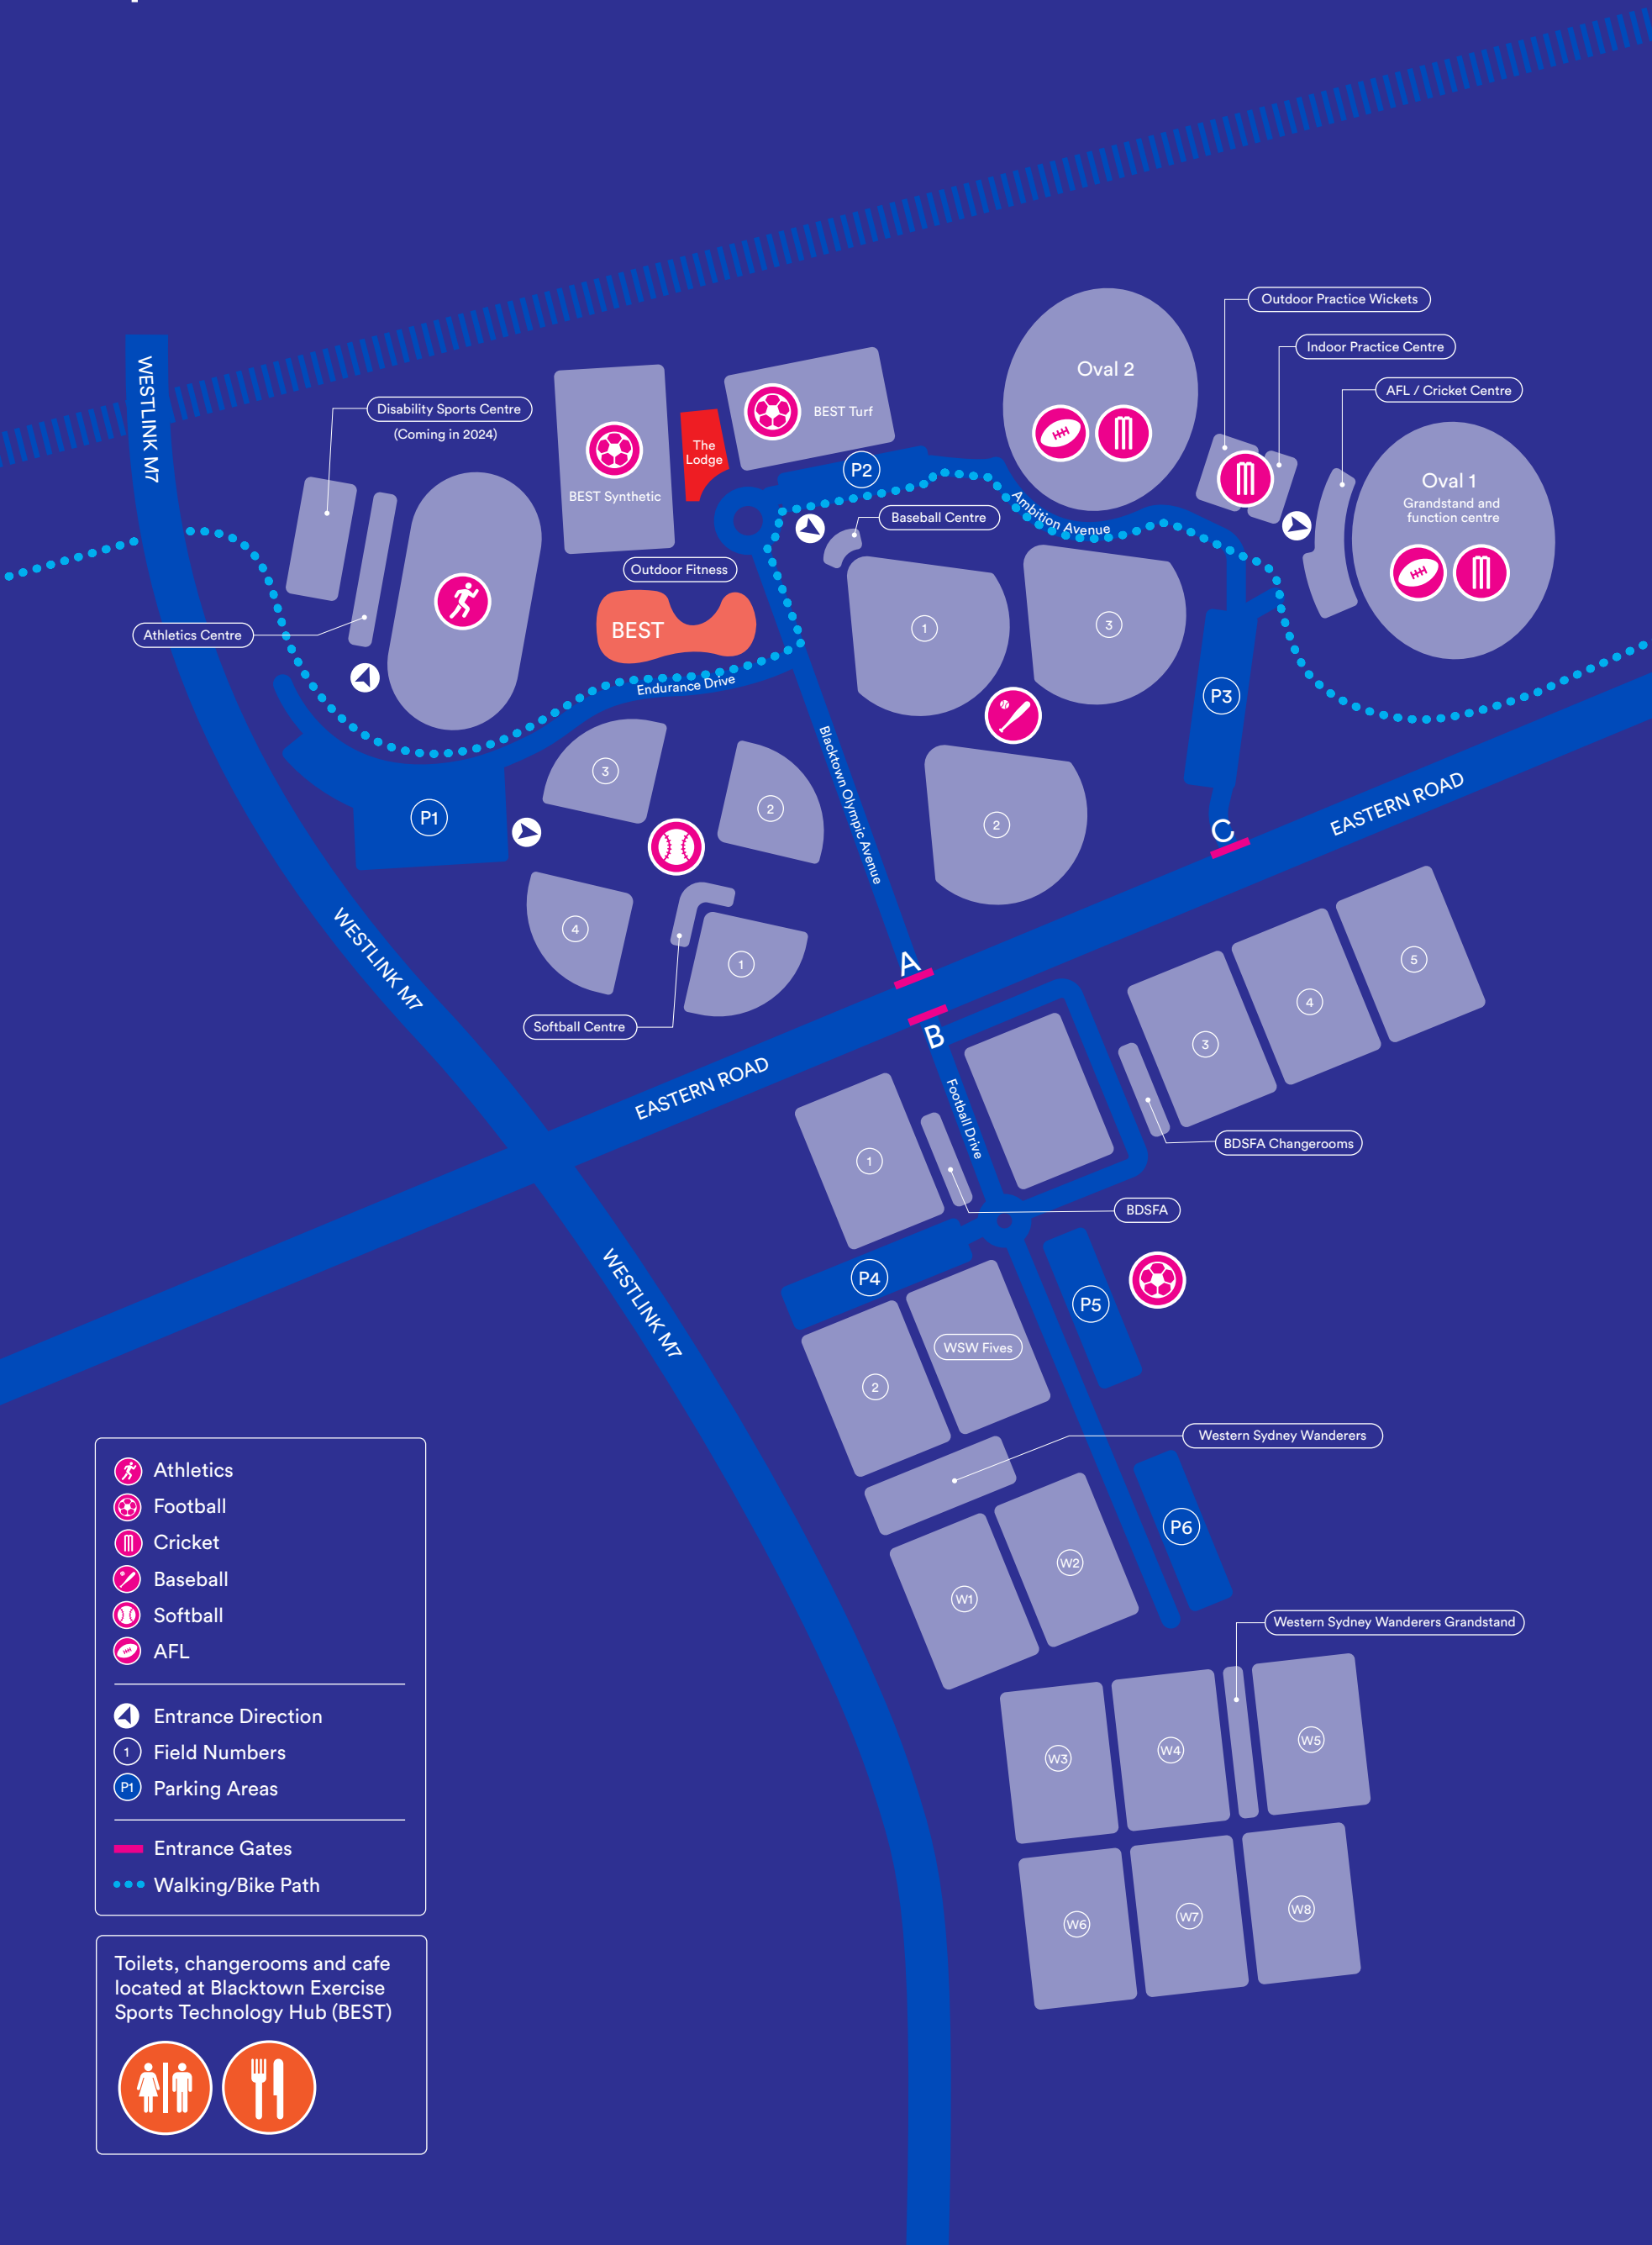

Blacktown International Sports Park

-  Athletics
-  Football
-  Cricket
-  Baseball
-  Softball
-  AFL

-  Entrance Direction
-  1 Field Numbers
-  P1 Parking Areas

-  Entrance Gates
-  Walking/Bike Path

Toilets, changerooms and cafe located at Blacktown Exercise Sports Technology Hub (BEST)